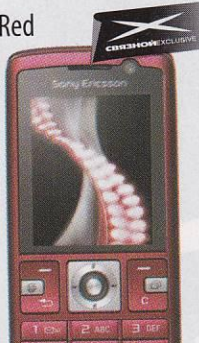

Sony Ericsson K610i Red

- 89 г
- 102x45x17 мм
- 72 тона
- MP3
- 350 ч
- 7 ч
- 176x220
- 262000
- MP3 2.0
- Java
- GPRS